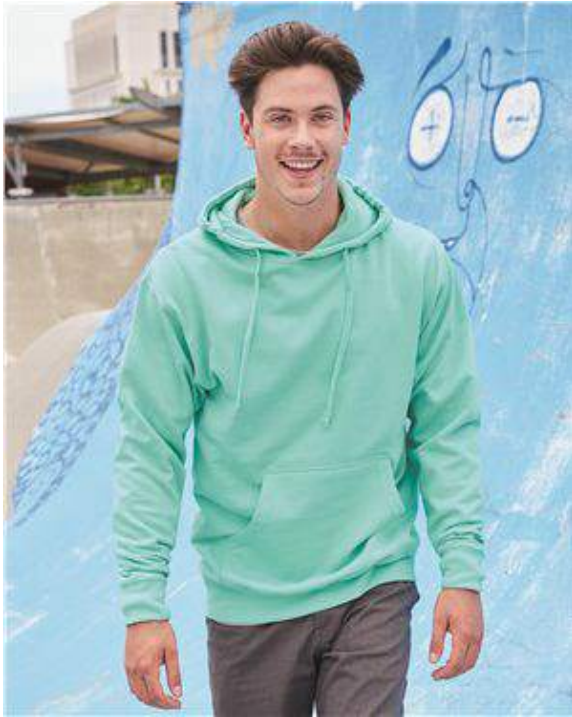

# Independent Trading Co. - Midweight Hooded Pullover Sweatshirt - SS4500

- 8.5 oz., cotton/ polyester blend fleece
- Solid colorways & Gunmetal are 80% cotton/ 20% polyester with 100% cotton, 20 singles face yarn
- Heather colors & Safety Yellow are 55% cotton/ 45% polyester
- Grey Heather is 75% cotton/ 25% polyester
- Jersey lined hood
- Split-stitched double-needle sewing on all seams
- Twill neck tape
- 1x1 ribbing at cuffs & waistband
- Metal eyelets
- Front pouch pocket
- Standard fit

## Colors

White	Black	Alpine Green	Army	Army Heather	Blue Aqua	Charcoal	Charcoal Heather	Classic Navy	Classic Navy Heather	Forest Camo	Grey Heather	Gunmetal Heather	Heather Blue
Kelly Green Heather	Lavender	Light Pink	Light Yellow	Maroon	Mint	Neon Pink	Peach	Red	Royal	Royal Heather	Saddle	Safety Yellow	Sandstone