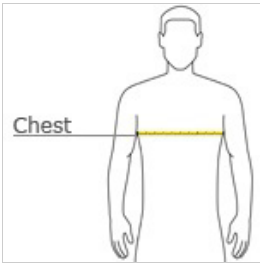

HOW TO MEASURE

CHEST

With arms down at sides, measure around the upper body, under arms and over the fullest part of the chest.

SIZE CHART

	XS	S	M	L	XL	2XL	3XL	4XL
Chest	32-34	35-37	38-40	41-43	44-46	47-49	50-53	54-57