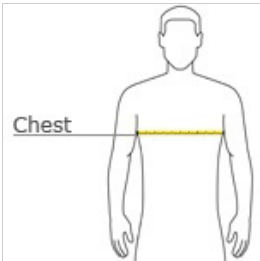

- 3.8-ounce, 100% cationic polyester
- Removable tag for comfort and relabeling
- Set-in sleeves

CARE INSTRUCTIONS

Machine wash cold with like colors, non-chlorine bleach only if needed, do not use fabric softener, tumble dry low, remove promptly, cool iron if necessary, do not dry clean.

front

back

HOW TO MEASURE

CHEST
With arms down at sides, measure around the upper body, under arms and over the fullest part of the chest.

SIZE CHART

	XS	S	M	L	XL	2XL	3XL	4XL
Chest	32-34	35-37	38-40	41-43	44-46	47-49	50-53	54-57